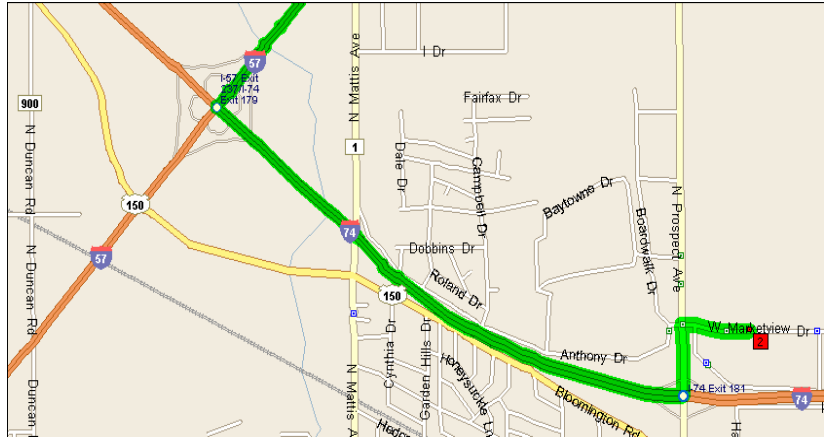

Directions From I-57 to **Country Inns & Suites By Carlson, Champaign North, IL**

602 West Marketview Drive, Champaign IL 61822  
**Reservations:** (800) 456-4000 US Toll Free  
**Telephone:** (217) 355-6666 **Fax:** (217) 355-7314

Summary: 110.1 miles (1 hour, 37 minutes)

Time	Mile	Instruction	For
<b>5:30 PM</b>	<b>0.0</b>	<b>Depart near Tinley Park on I-57 (South)</b>	<b>108.0 mi</b>
7:04 PM	108.0	At I-57 Exit 237/I-74 Exit 179, turn LEFT (South-East) onto I-74	1.7 mi
7:06 PM	109.7	At I-74 Exit 181, turn LEFT (North) onto N Prospect Ave	0.2 mi
7:07 PM	109.9	Turn RIGHT (East) onto W Marketview Dr	0.2 mi
<b>7:07 PM</b>	<b>110.1</b>	<b>Arrive 602 W Marketview Dr, Champaign, IL 61822</b>	

**SUMMARY**

Driving distance: 110.1 miles  
 Total travel time: 1 hour, 37 minutes  
 Driving time: 1 hour, 37 minutes  
 Cost: \$7.30

Directions From **Country Inns & Suites By Carlson, Champaign North, IL to University of Illinois Ice Area, 406 East Amory Ave, Champaign, IL 61820.**

Summary: 3.7 miles (10 minutes)

Time	Mile	Instruction	For
<b>8:00 AM</b>	<b>0.0</b>	<b>Depart 602 W Marketview Dr, Champaign, IL 61822 on W Marketview Dr (West)</b>	<b>0.2 mi</b>
8:00 AM	0.2	Turn LEFT (South) onto N Prospect Ave	1.9mi
8:04 AM	2.1	Turn LEFT (East) onto (W) Green St	1.3 mi
8:09 AM	3.4	Turn RIGHT (South) onto S 4th St	0.3 mi
8:10 AM	3.7	Turn LEFT (East) onto E. Armory Ave	
<b>8:10 AM</b>	<b>3.7</b>	<b>Arrive 406 E Armory Ave, Champaign, IL 61820</b>	